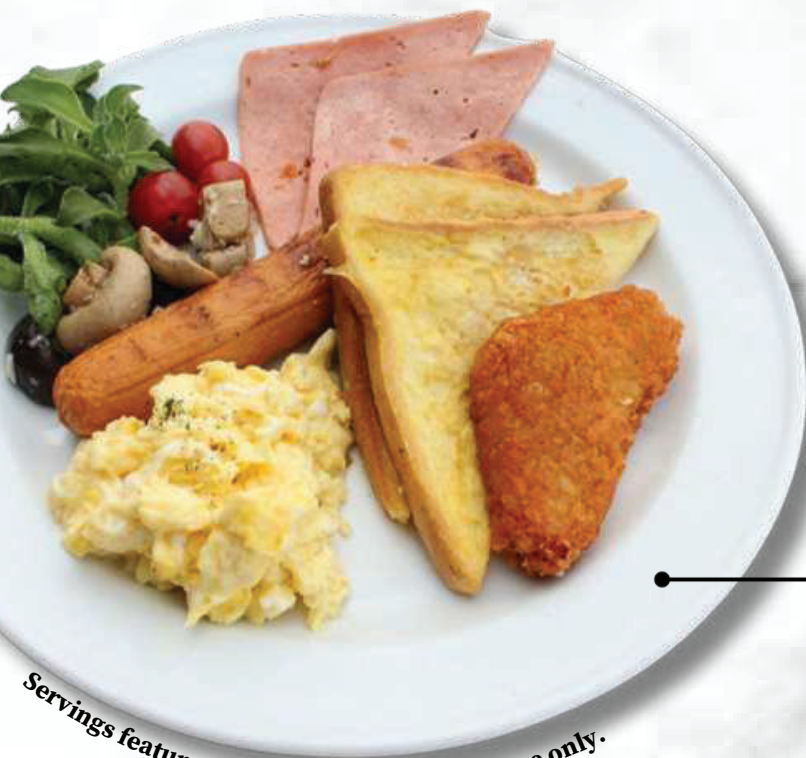

BIG AMERICAN BREAKFAST

Member - RM 22.60

Visitor - RM 27.10

Servings featured are for illustration purpose only.

MEMBER

VISITOR

Plain Omelette RM 7.90

RM 9.60