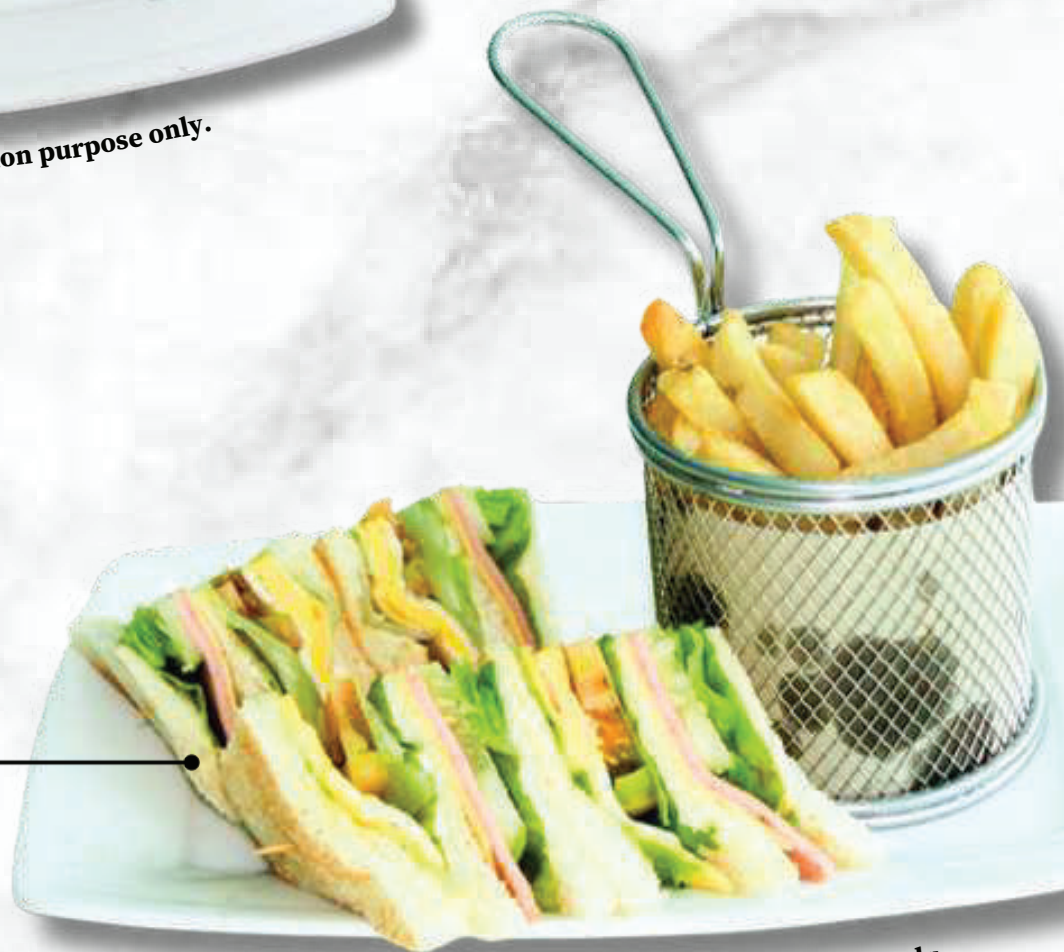

Servings featured are for illustration purpose only.

CLUB SANDWICH

Member - RM 10.90

Visitor - RM 13.10

Servings featured are for illustration purpose only.

Sensation Burgers

1 1 . 0 0 A M - C L O S E

KOREAN SPICY CHICKEN BURGER